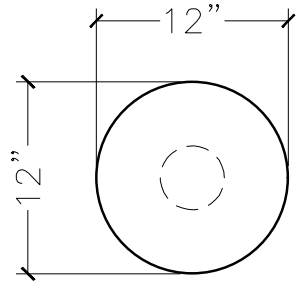

JOB:	MOLD: BOLLARD-2
BAY#: 65-B	STONE COLOR:
DATE:	SCALE: 1"=12"      NEED:

TOP VIEW

FRONT VIEW

SECTION VIEW