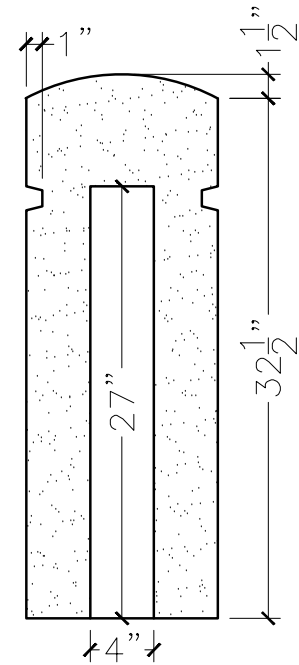

JOB:	MOLD: BOLLARD-2
BAY#: 65-B	STONE COLOR:
DATE:	SCALE: 1"=12"      NEED:

TOP VIEW

FRONT VIEW

SECTION VIEW