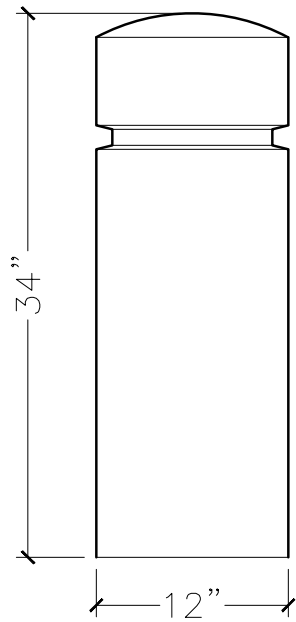

JOB:	MOLD: BOLLARD-2
BAY#: 65-B	STONE COLOR:
DATE:	SCALE: 1"=12"      NEED:

TOP VIEW

FRONT VIEW

SECTION VIEW