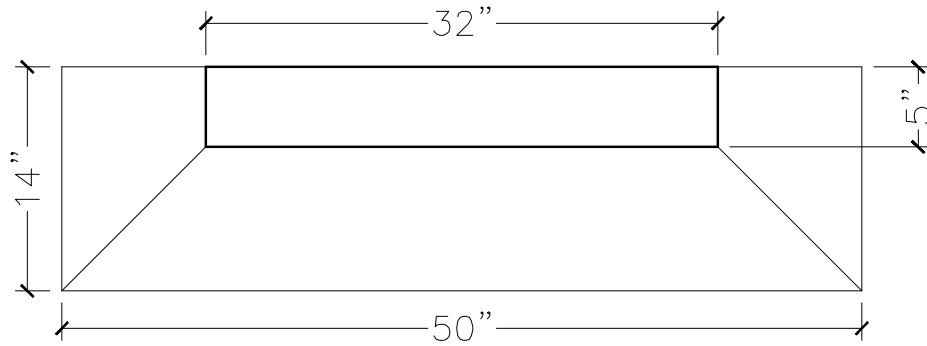

CUSTOMER:	
JOB:	MOLD: BC-92 32" DBL. RETURN
BAY#: 54-B	STONE COLOR:
DATE:	SCALE: 1"=12" NEED:

TOP VIEW

FRONT VIEW

SECTION VIEW