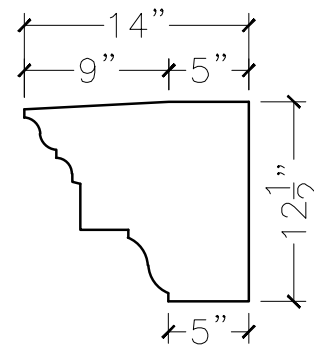

CUSTOMER:	
JOB:	MOLD: BC-92 32" DBL. RETURN
BAY#: 54-B	STONE COLOR:
DATE:	SCALE: 1"=12" NEED:

TOP VIEW

FRONT VIEW

SECTION VIEW