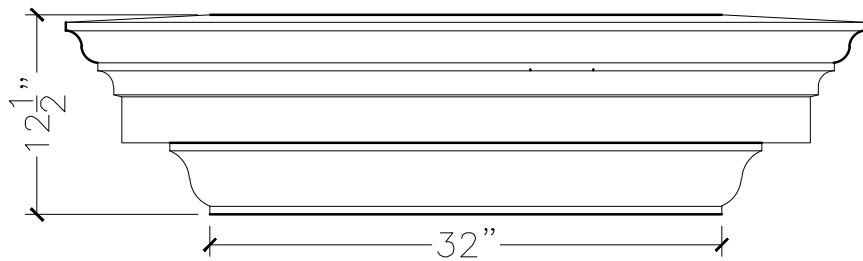

CUSTOMER:	
JOB:	MOLD: BC-92 32" DBL. RETURN
BAY#: 54-B	STONE COLOR:
DATE:	SCALE: 1"=12" NEED:

TOP VIEW

FRONT VIEW

SECTION VIEW