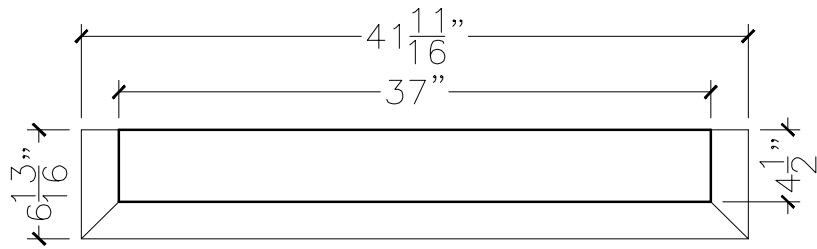

| | |
|------------|-----------------------------|
| CUSTOMER: | |
| JOB: | MOLD: BC-91 38" DBL. RETURN |
| BAY#: 54-B | STONE COLOR: |
| DATE: | SCALE: 1"=12" NEED: |

TOP VIEW

FRONT VIEW

SECTION VIEW