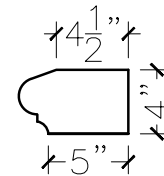

| | |
|------------|-----------------------------|
| CUSTOMER: | |
| JOB: | MOLD: BC-91 38" DBL. RETURN |
| BAY#: 54-B | STONE COLOR: |
| DATE: | SCALE: 1"=12" NEED: |

TOP VIEW

FRONT VIEW

SECTION VIEW