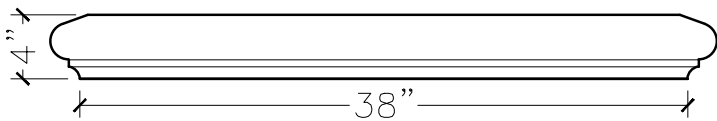

| | |
|------------|-----------------------------|
| CUSTOMER: | |
| JOB: | MOLD: BC-91 38" DBL. RETURN |
| BAY#: 54-B | STONE COLOR: |
| DATE: | SCALE: 1"=12" NEED: |

TOP VIEW

FRONT VIEW

SECTION VIEW