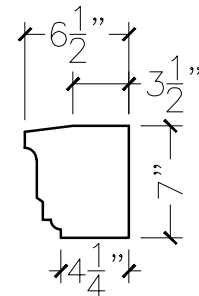

CUSTOMER:	
JOB:	MOLD: BC-88 40" DBL. RETURN
BAY#: 48-B	STONE COLOR:
DATE:	SCALE: 1"=12" NEED:

TOP VIEW

FRONT VIEW

SECTION VIEW