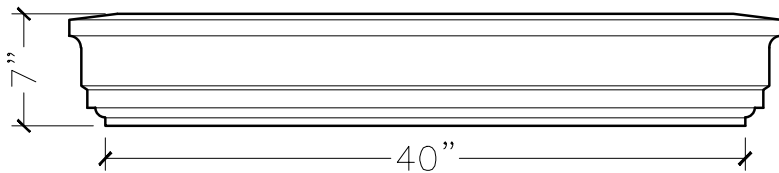

CUSTOMER:	
JOB:	MOLD: BC-88 40" DBL. RETURN
BAY#: 48-B	STONE COLOR:
DATE:	SCALE: 1"=12" NEED:

TOP VIEW

FRONT VIEW

SECTION VIEW