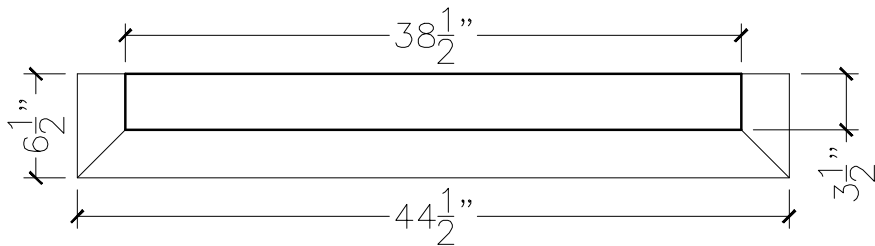

CUSTOMER:	
JOB:	MOLD: BC-88 40" DBL. RETURN
BAY#: 48-B	STONE COLOR:
DATE:	SCALE: 1"=12" NEED:

TOP VIEW

FRONT VIEW

SECTION VIEW