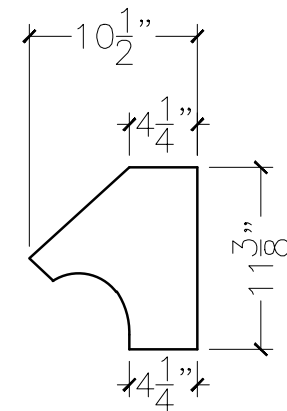

CUSTOMER:	
JOB:	MOLD: BC-85 42" DBL. RETURN
BAY#: 334-B	STONE COLOR:
DATE:	SCALE: 1"=12" NEED:

TOP VIEW

FRONT VIEW

SECTION VIEW