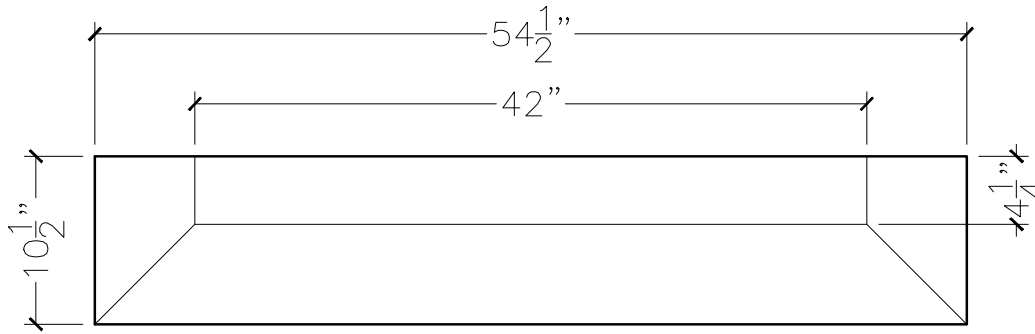

CUSTOMER:	
JOB:	MOLD: BC-85 42" DBL. RETURN
BAY#: 334-B	STONE COLOR:
DATE:	SCALE: 1"=12" NEED:

TOP VIEW

FRONT VIEW

SECTION VIEW