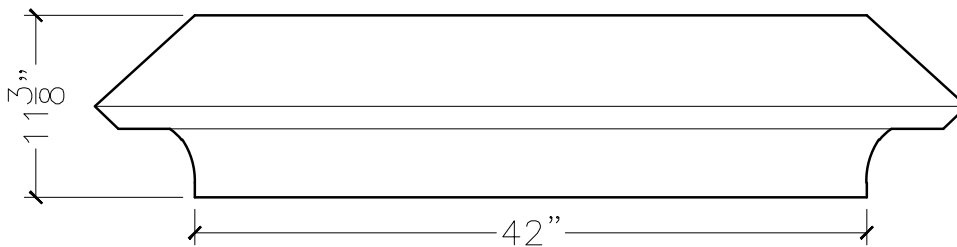

CUSTOMER:	
JOB:	MOLD: BC-85 42" DBL. RETURN
BAY#: 334-B	STONE COLOR:
DATE:	SCALE: 1"=12" NEED:

TOP VIEW

FRONT VIEW

SECTION VIEW