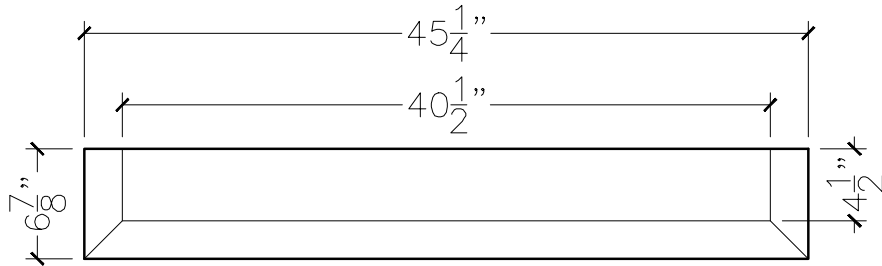

CUSTOMER:	
JOB:	MOLD: BC-84 40"DBL.RETURN
BAY#: 334-B	STONE COLOR:
DATE:	SCALE: 1"=12"      NEED:

TOP VIEW

FRONT VIEW

SECTION VIEW