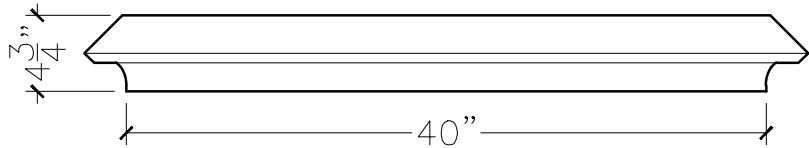

CUSTOMER:	
JOB:	MOLD: BC-84 40"DBL.RETURN
BAY#: 334-B	STONE COLOR:
DATE:	SCALE: 1"=12"      NEED:

TOP VIEW

FRONT VIEW

SECTION VIEW