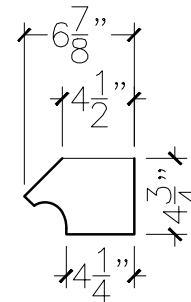

CUSTOMER:	
JOB:	MOLD: BC-84 40"DBL.RETURN
BAY#: 334-B	STONE COLOR:
DATE:	SCALE: 1"=12"      NEED:

TOP VIEW

FRONT VIEW

SECTION VIEW