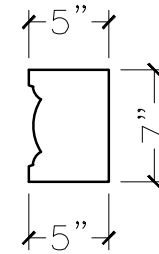

CUSTOMER:	
JOB:	MOLD: BC-65 44" w/RETURN
BAY#: 48-B	STONE COLOR:
DATE:	SCALE: 1"=12" NEED:

TOP VIEW

FRONT VIEW

SECTION VIEW