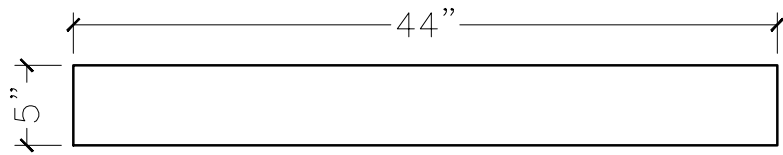

CUSTOMER:	
JOB:	MOLD: BC-65 44" w/RETURN
BAY#: 48-B	STONE COLOR:
DATE:	SCALE: 1"=12" NEED:

TOP VIEW

FRONT VIEW

SECTION VIEW