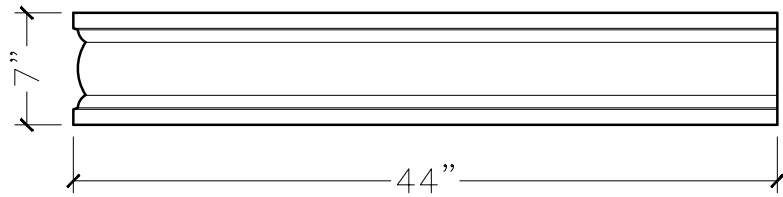

CUSTOMER:	
JOB:	MOLD: BC-65 44" w/RETURN
BAY#: 48-B	STONE COLOR:
DATE:	SCALE: 1"=12" NEED:

TOP VIEW

FRONT VIEW

SECTION VIEW