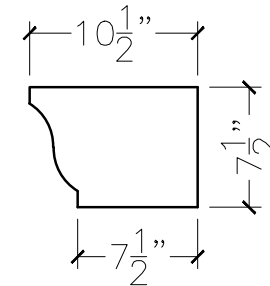

CUSTOMER:	
JOB:	MOLD: BC-64 42" DBL.RETURN
BAY#: 48-B	STONE COLOR:
DATE:	SCALE: 1"=12"      NEED:

TOP VIEW

FRONT VIEW

SECTION VIEW