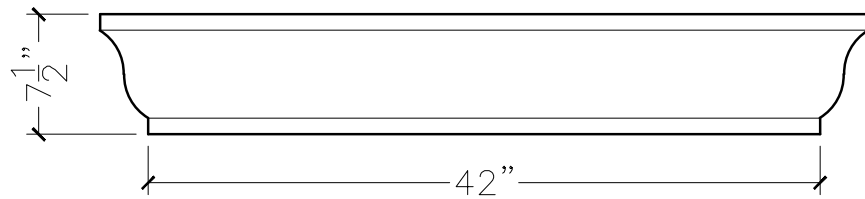

CUSTOMER:	
JOB:	MOLD: BC-64 42" DBL.RETURN
BAY#: 48-B	STONE COLOR:
DATE:	SCALE: 1"=12"      NEED:

TOP VIEW

FRONT VIEW

SECTION VIEW