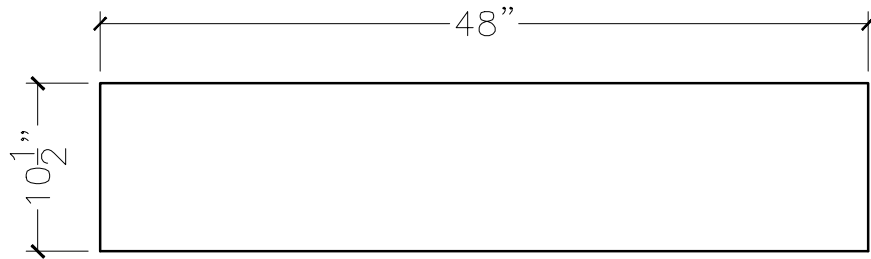

CUSTOMER:	
JOB:	MOLD: BC-64 42" DBL.RETURN
BAY#: 48-B	STONE COLOR:
DATE:	SCALE: 1"=12"      NEED:

TOP VIEW

FRONT VIEW

SECTION VIEW