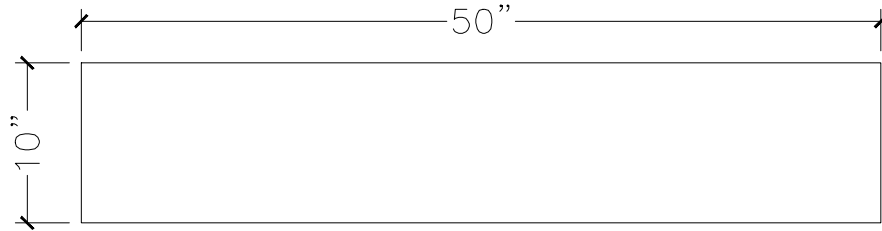

CUSTOMER:	
JOB:	MOLD: BC-188 38"DBL.RETURN
BAY#: 284-B	STONE COLOR:
DATE:	SCALE: 1"=12" NEED:

TOP VIEW

FRONT VIEW

SECTION VIEW