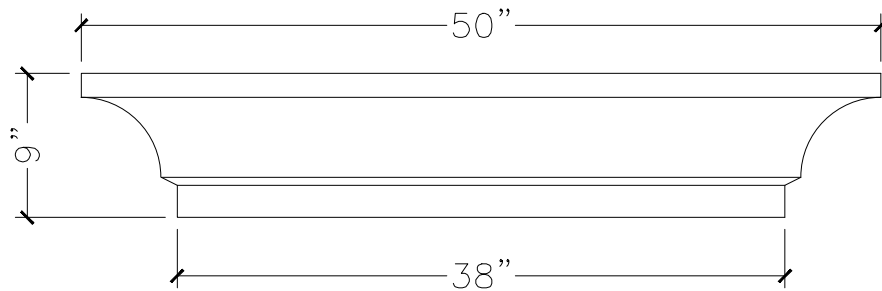

CUSTOMER:	
JOB:	MOLD: BC-188 38"DBL.RETURN
BAY#: 284-B	STONE COLOR:
DATE:	SCALE: 1"=12" NEED:

TOP VIEW

FRONT VIEW

SECTION VIEW