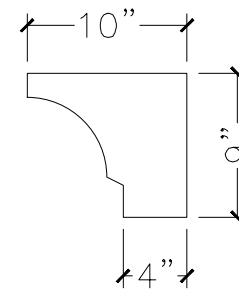

CUSTOMER:	
JOB:	MOLD: BC-188 38"DBL.RETURN
BAY#: 284-B	STONE COLOR:
DATE:	SCALE: 1"=12" NEED:

TOP VIEW

FRONT VIEW

SECTION VIEW