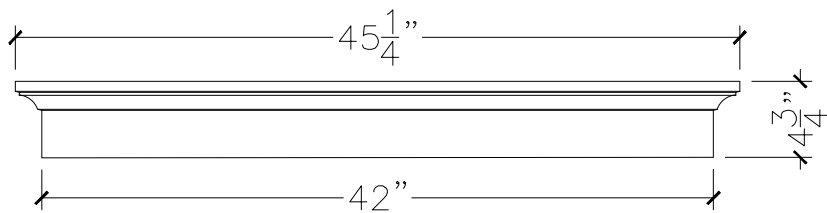

CUSTOMER:	
JOB:	MOLD: BC-186 42"DBL.RETURN
BAY#: 348-A	STONE COLOR:
DATE:	SCALE: 1"=12" NEED:

TOP VIEW

FRONT VIEW

SECTION VIEW