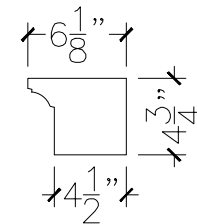

CUSTOMER:	
JOB:	MOLD: BC-186 42"DBL.RETURN
BAY#: 348-A	STONE COLOR:
DATE:	SCALE: 1"=12" NEED:

TOP VIEW

FRONT VIEW

SECTION VIEW