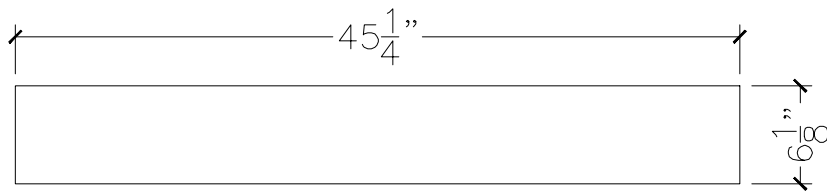

CUSTOMER:	
JOB:	MOLD: BC-186 42"DBL.RETURN
BAY#: 348-A	STONE COLOR:
DATE:	SCALE: 1"=12" NEED:

TOP VIEW

FRONT VIEW

SECTION VIEW