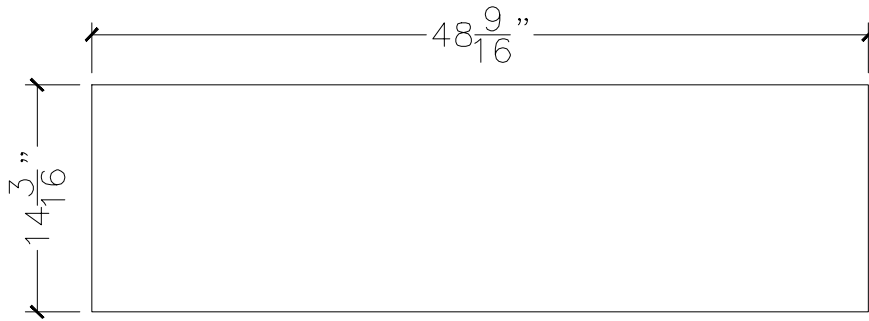

CUSTOMER:	
JOB:	MOLD: BC-185 42"DBL.RETURN
BAY#: 184-A	STONE COLOR:
DATE:	SCALE: 1"=12" NEED:

TOP VIEW

FRONT VIEW

SECTION VIEW