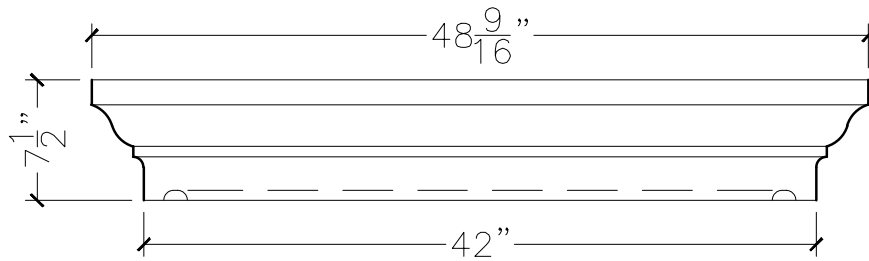

CUSTOMER:	
JOB:	MOLD: BC-185 42"DBL.RETURN
BAY#: 184-A	STONE COLOR:
DATE:	SCALE: 1"=12" NEED:

TOP VIEW

FRONT VIEW

SECTION VIEW