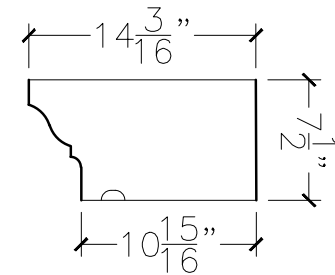

CUSTOMER:	
JOB:	MOLD: BC-185 42"DBL.RETURN
BAY#: 184-A	STONE COLOR:
DATE:	SCALE: 1"=12" NEED:

TOP VIEW

FRONT VIEW

SECTION VIEW