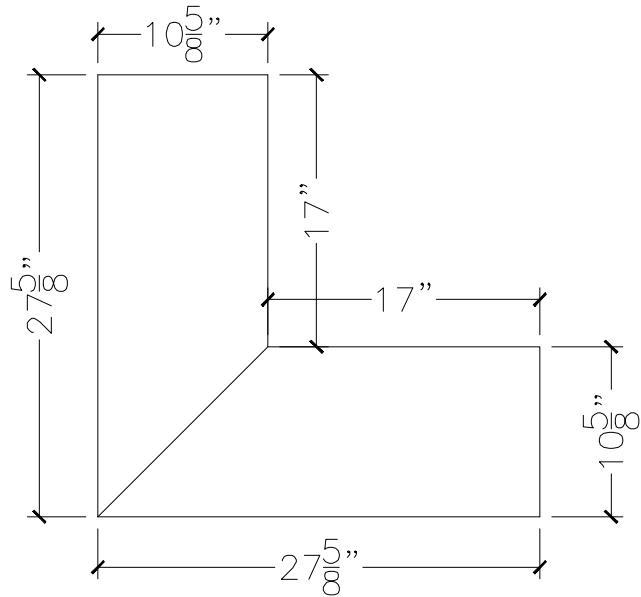

CUSTOMER:	
JOB:	MOLD: BC-181 24"X24" 90°
BAY#: 267-B	STONE COLOR:
DATE:	SCALE: 1"=12" NEED:

TOP VIEW

FRONT VIEW

SECTION VIEW