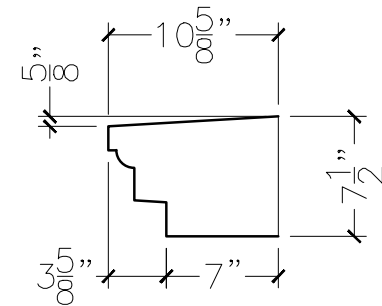

CUSTOMER:	
JOB:	MOLD: BC-181 24"X24" 90°
BAY#: 267-B	STONE COLOR:
DATE:	SCALE: 1"=12" NEED:

TOP VIEW

FRONT VIEW

SECTION VIEW