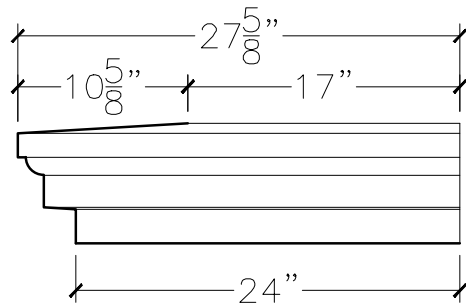

CUSTOMER:	
JOB:	MOLD: BC-181 24"X24" 90°
BAY#: 267-B	STONE COLOR:
DATE:	SCALE: 1"=12" NEED:

TOP VIEW

FRONT VIEW

SECTION VIEW