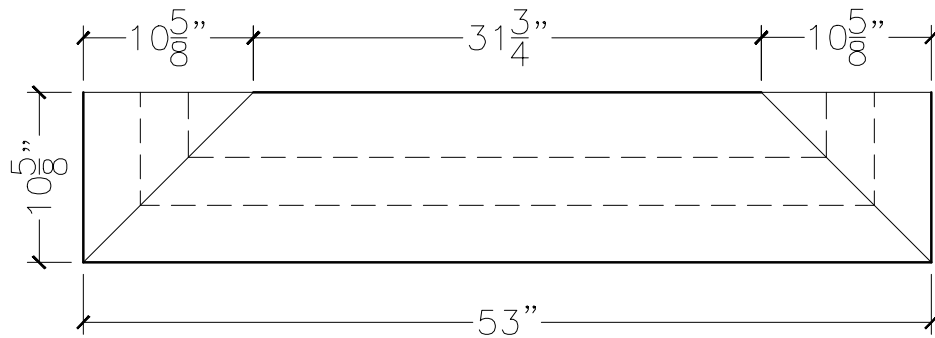

CUSTOMER:	
JOB:	MOLD: BC-175 46" DBL. RETURN
BAY#: 14-B	STONE COLOR:
DATE:	SCALE: 1"=12" NEED:

TOP VIEW

FRONT VIEW

SECTION VIEW