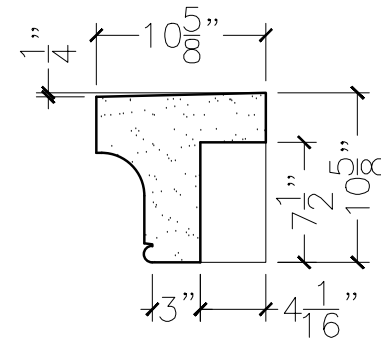

CUSTOMER:	
JOB:	MOLD: BC-175 46" DBL. RETURN
BAY#: 14-B	STONE COLOR:
DATE:	SCALE: 1"=12" NEED:

TOP VIEW

FRONT VIEW

SECTION VIEW