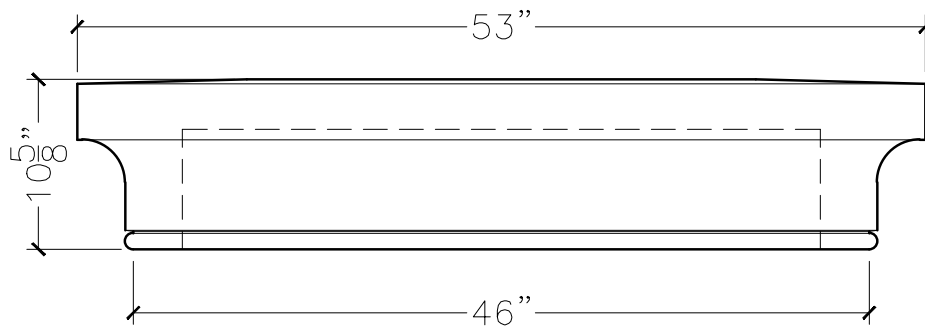

CUSTOMER:	
JOB:	MOLD: BC-175 46" DBL. RETURN
BAY#: 14-B	STONE COLOR:
DATE:	SCALE: 1"=12" NEED:

TOP VIEW

FRONT VIEW

SECTION VIEW