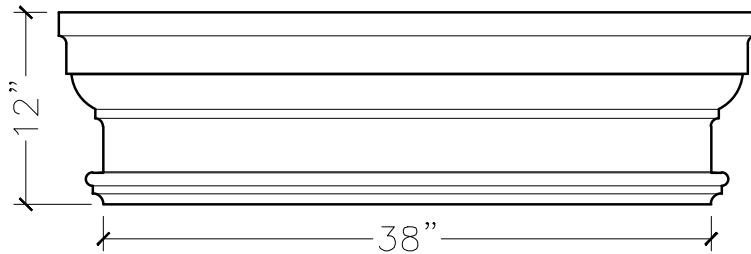

CUSTOMER:	
JOB:	MOLD: BC-167 38"DBL.RETURN
BAY#: 271-B	STONE COLOR:
DATE:	SCALE: 1"=12" NEED:

TOP VIEW

FRONT VIEW

SECTION VIEW