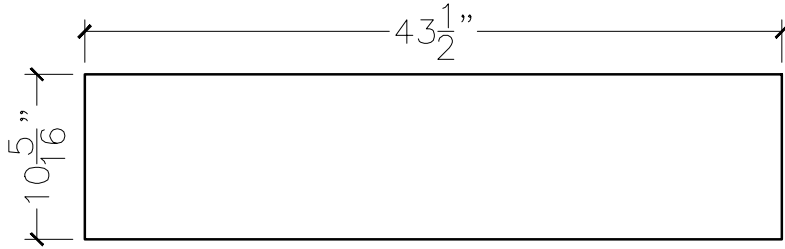

CUSTOMER:	
JOB:	MOLD: BC-167 38"DBL.RETURN
BAY#: 271-B	STONE COLOR:
DATE:	SCALE: 1"=12" NEED:

TOP VIEW

FRONT VIEW

SECTION VIEW