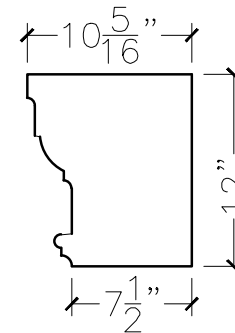

CUSTOMER:	
JOB:	MOLD: BC-167 38"DBL.RETURN
BAY#: 271-B	STONE COLOR:
DATE:	SCALE: 1"=12" NEED:

TOP VIEW

FRONT VIEW

SECTION VIEW