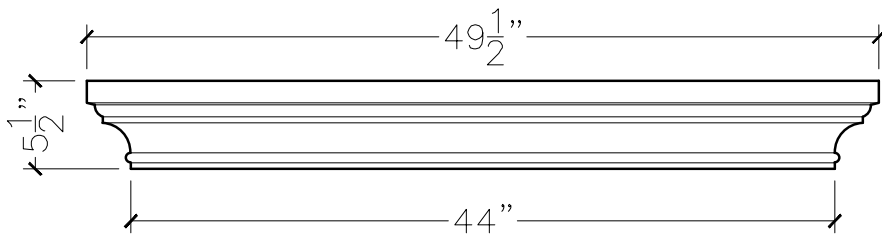

CUSTOMER:	
JOB:	MOLD: BC-165 44"D.R.
BAY#: 295-A	STONE COLOR:
DATE:	SCALE: 1"=12" NEED:

TOP VIEW

FRONT VIEW

SECTION VIEW