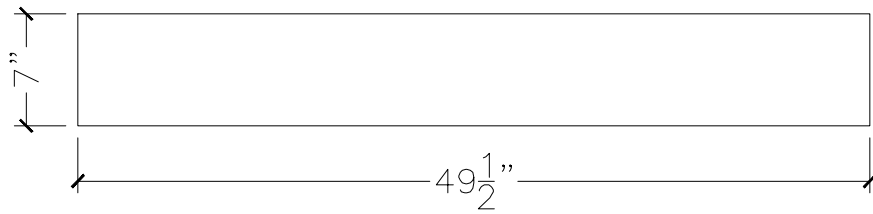

CUSTOMER:	
JOB:	MOLD: BC-165 44"D.R.
BAY#: 295-A	STONE COLOR:
DATE:	SCALE: 1"=12" NEED:

TOP VIEW

FRONT VIEW

SECTION VIEW