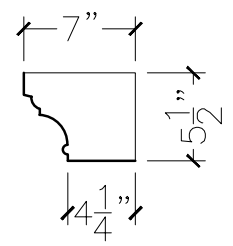

CUSTOMER:	
JOB:	MOLD: BC-165 44"D.R.
BAY#: 295-A	STONE COLOR:
DATE:	SCALE: 1"=12" NEED:

TOP VIEW

FRONT VIEW

SECTION VIEW