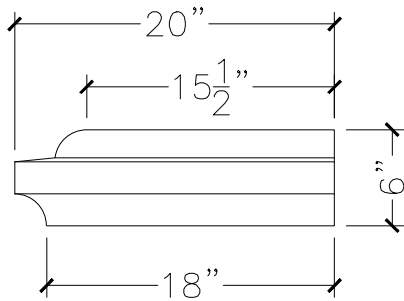

CUSTOMER:	
JOB:	MOLD: BC-157 18"X18" 90DEG.
BAY#: 298-A	STONE COLOR:
DATE:	SCALE: 1"=12" NEED:

TOP VIEW

FRONT VIEW

SECTION VIEW