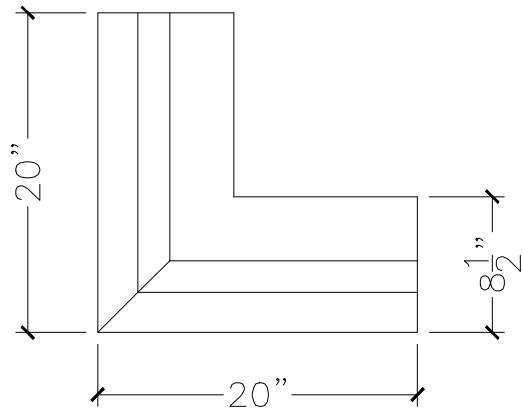

CUSTOMER:	
JOB:	MOLD: BC-157 18"X18" 90DEG.
BAY#: 298-A	STONE COLOR:
DATE:	SCALE: 1"=12" NEED:

TOP VIEW

FRONT VIEW

SECTION VIEW