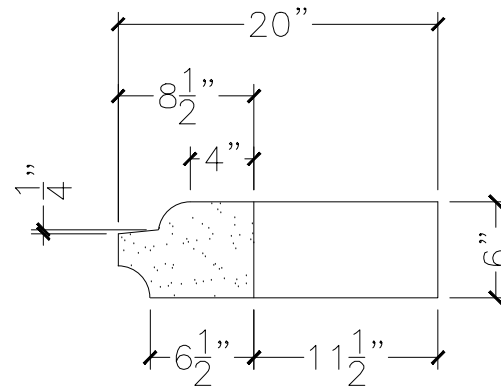

CUSTOMER:	
JOB:	MOLD: BC-157 18"X18" 90DEG.
BAY#: 298-A	STONE COLOR:
DATE:	SCALE: 1"=12" NEED:

TOP VIEW

FRONT VIEW

SECTION VIEW