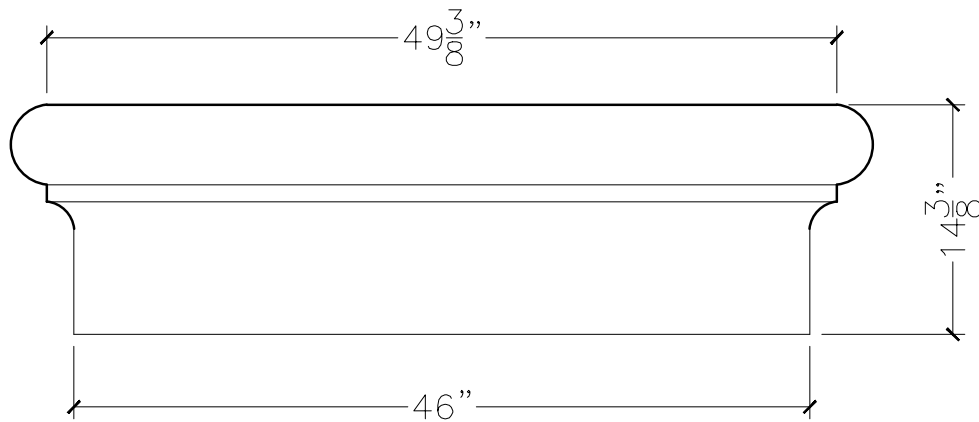

CUSTOMER:	
JOB:	MOLD: BC-145 46" DBL RET.
BAY#: 179-A	STONE COLOR:
DATE:	SCALE: 1"=12" NEED:

TOP VIEW

FRONT VIEW

END VIEW