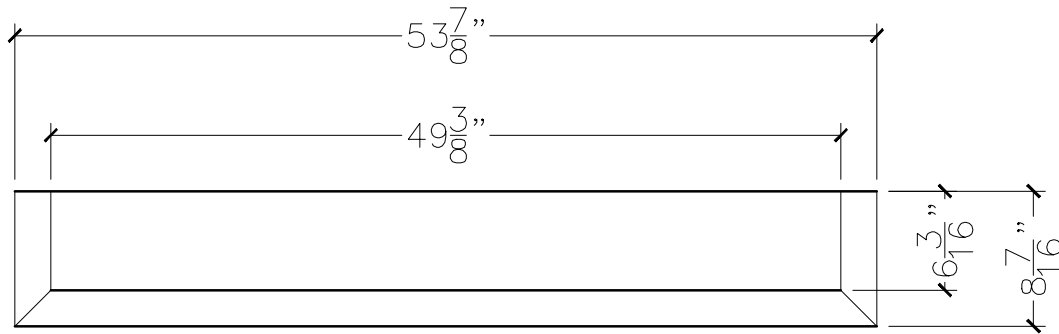

CUSTOMER:	
JOB:	MOLD: BC-145 46" DBL RET.
BAY#: 179-A	STONE COLOR:
DATE:	SCALE: 1"=12" NEED:

TOP VIEW

FRONT VIEW

END VIEW