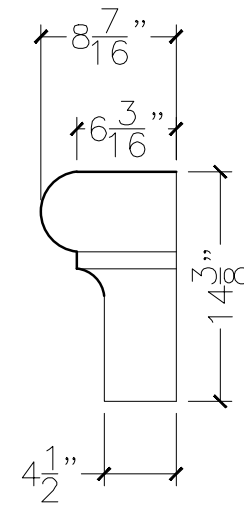

CUSTOMER:	
JOB:	MOLD: BC-145 46" DBL RET.
BAY#: 179-A	STONE COLOR:
DATE:	SCALE: 1"=12" NEED:

TOP VIEW

FRONT VIEW

END VIEW