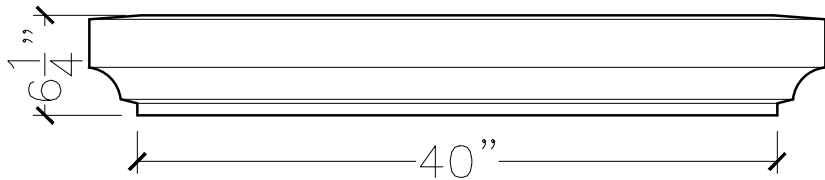

CUSTOMER:	
JOB:	MOLD: BC-131 40"DBL.RETURN
BAY#: 179-A	STONE COLOR:
DATE:	SCALE: 1"=12" NEED:

TOP VIEW

FRONT VIEW

SECTION VIEW