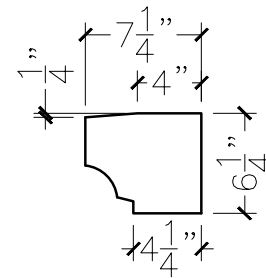

CUSTOMER:	
JOB:	MOLD: BC-131 40"DBL.RETURN
BAY#: 179-A	STONE COLOR:
DATE:	SCALE: 1"=12" NEED:

TOP VIEW

FRONT VIEW

SECTION VIEW