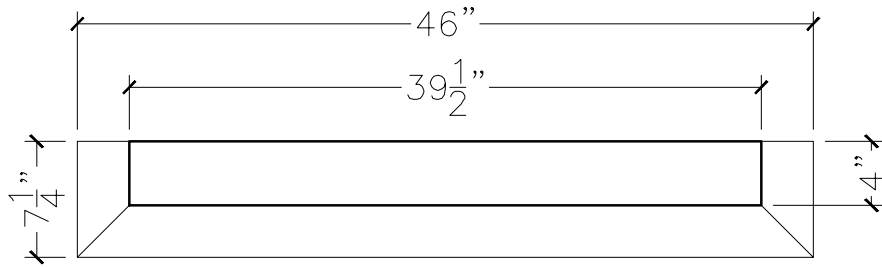

CUSTOMER:	
JOB:	MOLD: BC-131 40"DBL.RETURN
BAY#: 179-A	STONE COLOR:
DATE:	SCALE: 1"=12" NEED:

TOP VIEW

FRONT VIEW

SECTION VIEW