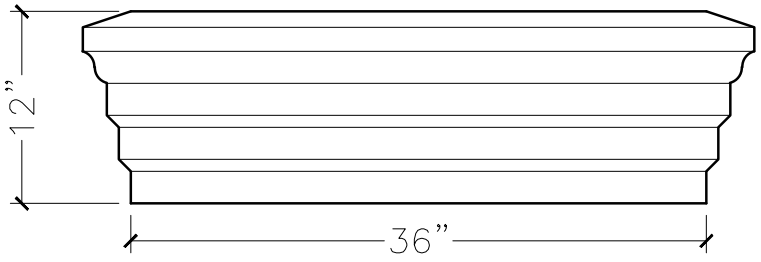

JOB:	MOLD: BC-114 36"DBL.RETURN
BAY#: 54-B	STONE COLOR:
DATE:	SCALE: 1"=12" NEED:

TOP VIEW

FRONT VIEW

SECTION VIEW