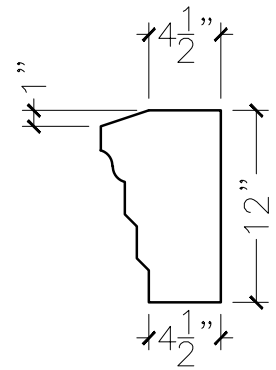

JOB:	MOLD: BC-114 36"DBL.RETURN
BAY#: 54-B	STONE COLOR:
DATE:	SCALE: 1"=12" NEED:

TOP VIEW

FRONT VIEW

SECTION VIEW