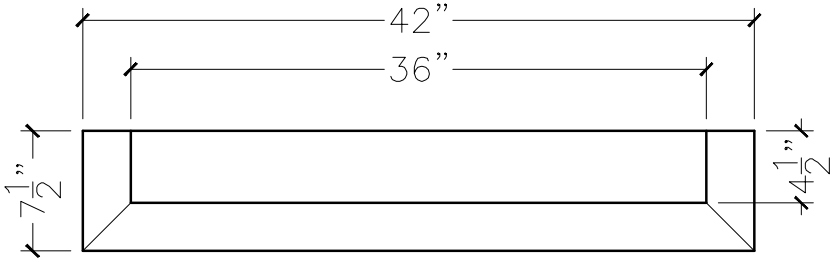

JOB:	MOLD: BC-114 36"DBL.RETURN
BAY#: 54-B	STONE COLOR:
DATE:	SCALE: 1"=12" NEED:

TOP VIEW

FRONT VIEW

SECTION VIEW