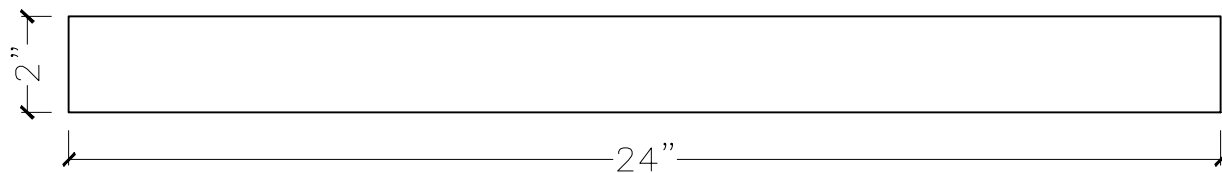

CUSTOMER:	
JOB:	MOLD: BC-100 24"ST
BAY#: 48-B	STONE COLOR:
DATE:	SCALE: 3"=12"      NEED:

TOP VIEW

FRONT VIEW

SECTION VIEW