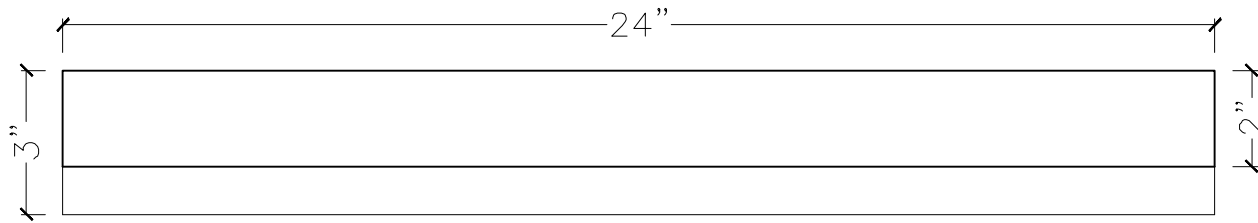

CUSTOMER:	
JOB:	MOLD: BC-100 24"ST
BAY#: 48-B	STONE COLOR:
DATE:	SCALE: 3"=12"      NEED:

TOP VIEW

FRONT VIEW

SECTION VIEW