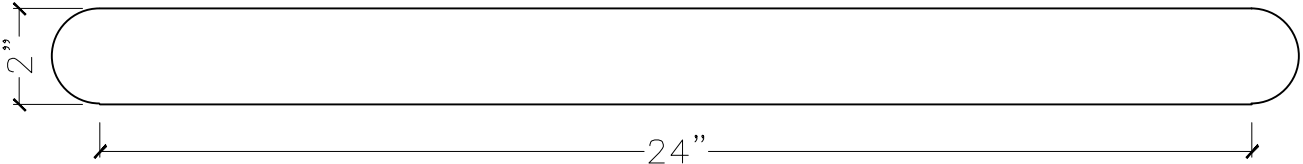

CUSTOMER:	
JOB:	MOLD: BC-100 24" DBL.RETURN
BAY#: 48-B	STONE COLOR:
DATE:	SCALE: 3"=12" NEED:

TOP VIEW

FRONT VIEW

SECTION VIEW