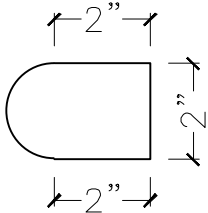

CUSTOMER:	
JOB:	MOLD: BC-100 24" DBL.RETURN
BAY#: 48-B	STONE COLOR:
DATE:	SCALE: 3"=12" NEED:

TOP VIEW

FRONT VIEW

SECTION VIEW