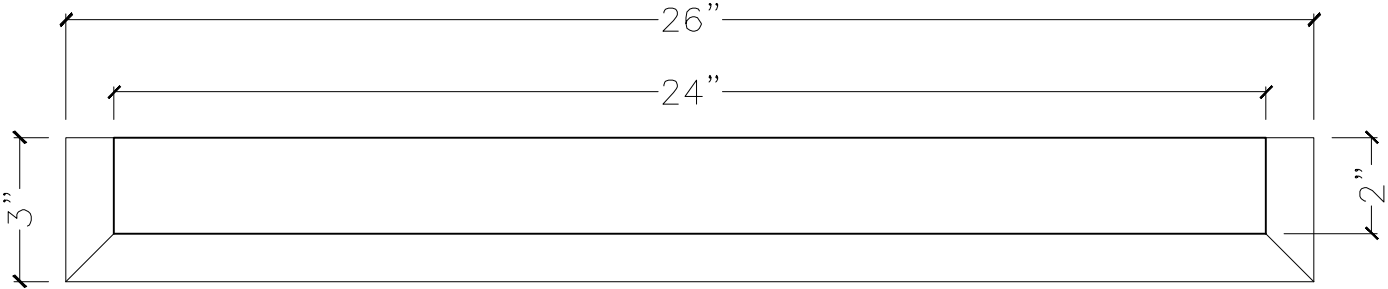

CUSTOMER:	
JOB:	MOLD: BC-100 24" DBL.RETURN
BAY#: 48-B	STONE COLOR:
DATE:	SCALE: 3"=12" NEED:

TOP VIEW

FRONT VIEW

SECTION VIEW