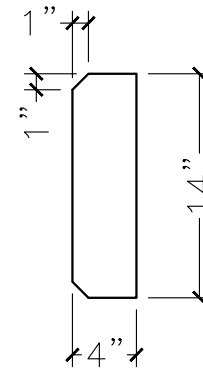

JOB:	MOLD: BB-80
BAY#: 91	STONE COLOR:
DATE:	SCALE: 1"=12" NEED:

TOP VIEW

FRONT VIEW

SECTION VIEW