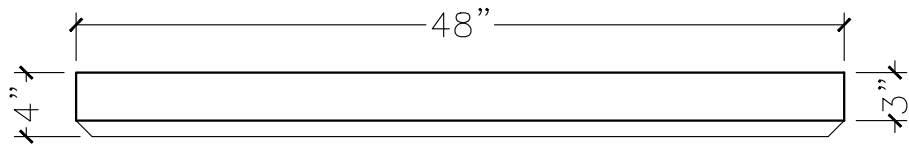

JOB:	MOLD: BB-80
BAY#: 91	STONE COLOR:
DATE:	SCALE: 1"=12" NEED:

TOP VIEW

FRONT VIEW

SECTION VIEW