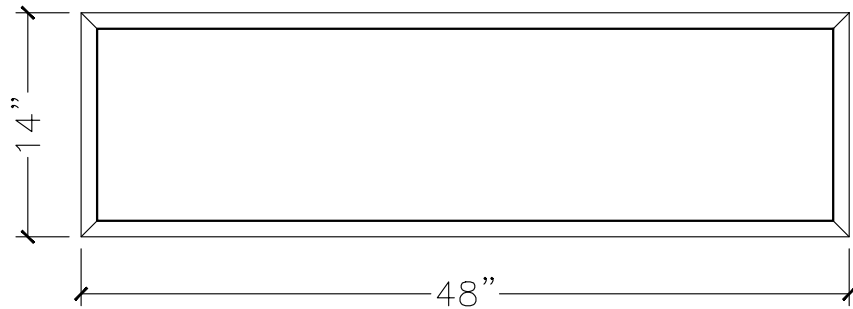

JOB:	MOLD: BB-80
BAY#: 91	STONE COLOR:
DATE:	SCALE: 1"=12" NEED:

TOP VIEW

FRONT VIEW

SECTION VIEW