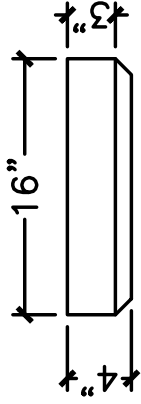

CUSTOMER:

3:

MOLD: BB-63

#: 92

STONE COLOR:

TE:

SCALE: 1"=12"

NEED:

TOP VIEW

FRONT VIEW

SECTION VIEW