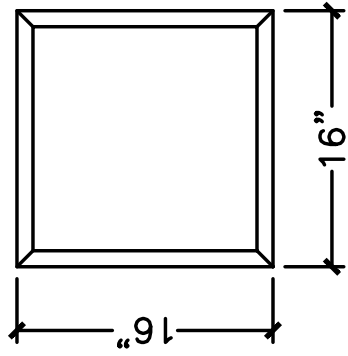

CUSTOMER:

3:

MOLD: BB-63

#: 92

STONE COLOR:

TE:

SCALE: 1"=12"

NEED:

TOP VIEW

FRONT VIEW

SECTION VIEW