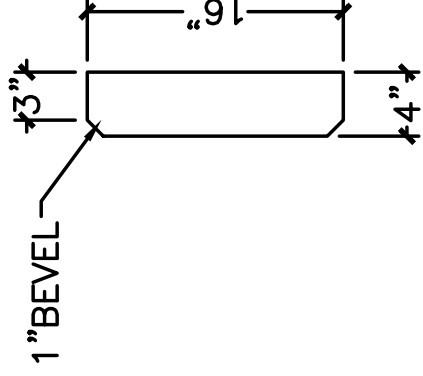

CUSTOMER:

3:

MOLD: BB-63

#: 92

STONE COLOR:

TE:

SCALE: 1"=12"

NEED:

TOP VIEW

FRONT VIEW

SECTION VIEW