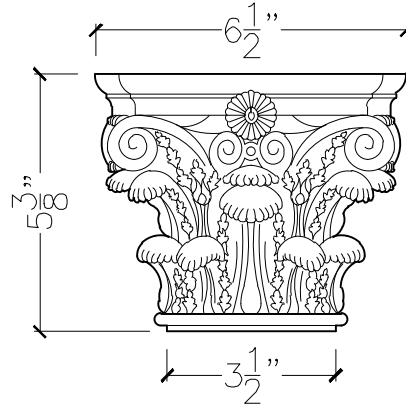

JOB:	MOLD: $3\frac{1}{2}$ " DIA. ROMAN CORINTHIAN CAPITAL
BAY#: 78	STONE COLOR:
DATE:	SCALE: 3" = 12" NEED:

FRONT VIEW