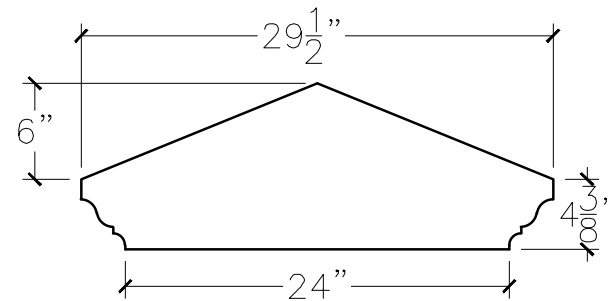

JOB:	MOLD: 24"x24" CC-7 w/6" RISE
BAY#: 274	STONE COLOR:
DATE:	SCALE: 1"=12" NEED:

TOP VIEW

FRONT VIEW

SECTION VIEW