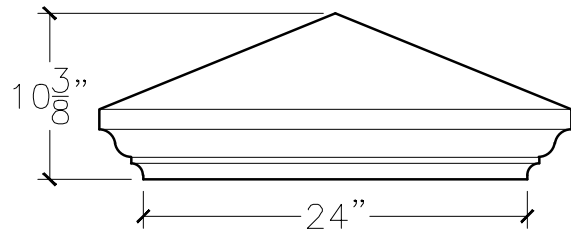

JOB:	MOLD: 24"x24" CC-7 w/6" RISE
BAY#: 274	STONE COLOR:
DATE:	SCALE: 1"=12" NEED:

TOP VIEW

FRONT VIEW

SECTION VIEW