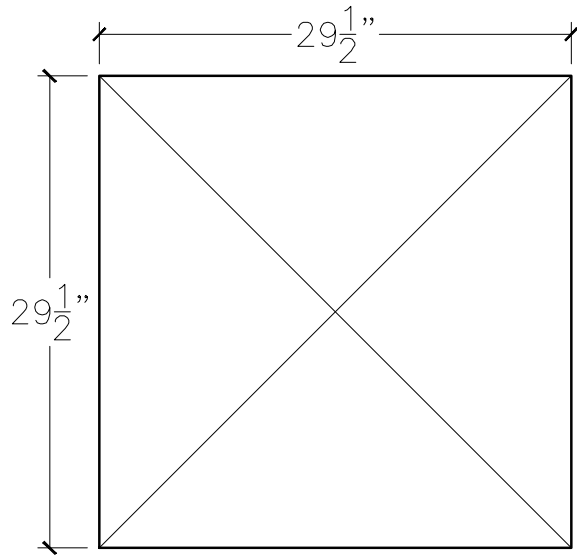

JOB:	MOLD: 24"x24" CC-7 w/6" RISE
BAY#: 274	STONE COLOR:
DATE:	SCALE: 1"=12" NEED:

TOP VIEW

FRONT VIEW

SECTION VIEW