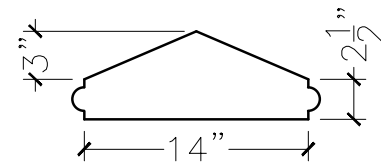

JOB:	MOLD: 14"x25" CC-4
BAY#: 277	STONE COLOR:
DATE:	SCALE: 1"=12" NEED:

TOP VIEW

FRONT VIEW

SECTION VIEW