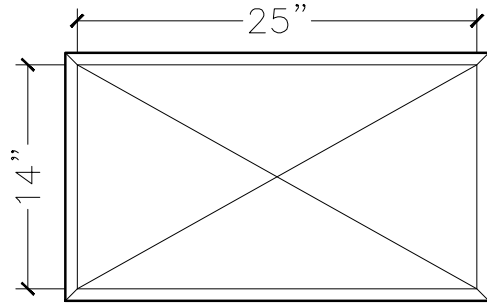

JOB:	MOLD: 14"x25" CC-4
BAY#: 277	STONE COLOR:
DATE:	SCALE: 1"=12" NEED:

TOP VIEW

FRONT VIEW

SECTION VIEW