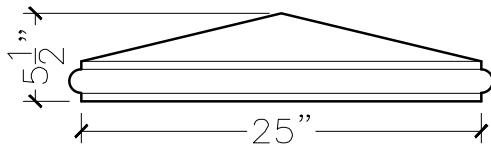

JOB:	MOLD: 14"x25" CC-4
BAY#: 277	STONE COLOR:
DATE:	SCALE: 1"=12" NEED:

TOP VIEW

FRONT VIEW

SECTION VIEW