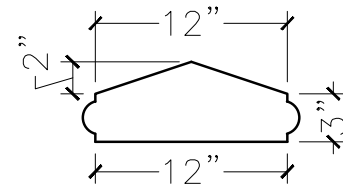

JOB:	MOLD: 12"x17" CC-4
BAY#: 312-A	STONE COLOR:
DATE:	SCALE: 1"=12" NEED:

TOP VIEW

FRONT VIEW

SECTION VIEW