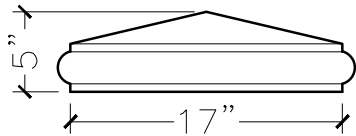

JOB:	MOLD: 12"x17" CC-4
BAY#: 312-A	STONE COLOR:
DATE:	SCALE: 1"=12" NEED:

TOP VIEW

FRONT VIEW

SECTION VIEW