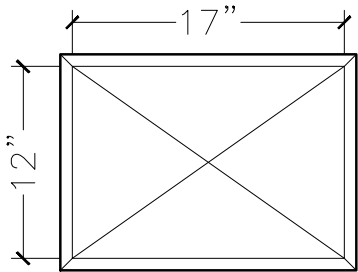

JOB:	MOLD: 12"x17" CC-4
BAY#: 312-A	STONE COLOR:
DATE:	SCALE: 1"=12" NEED:

TOP VIEW

FRONT VIEW

SECTION VIEW